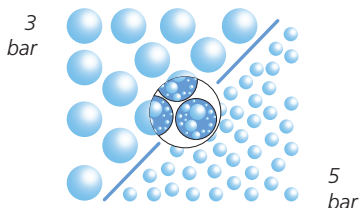

DROPLET SPECTRUM

3
bar

5
bar

Flow rate chart

Colour	ISO code	Mesh	(bar)	l/mn	LITRES / HECTARE NOZZLE SPACING: 50 CM											
					6 km/h	7 km/h	8 km/h	9 km/h	10 km/h	12 km/h	14 km/h	16 km/h	18km/h	20km/h	22km/h	
ORANGE	AVI 11001	80	3	0.40	80	69	60	53	48	40	34	30	27	24	22	
			4	0.46	92	79	69	61	55	46	39	35	31	28	25	
			5	0.52	104	89	78	69	62	52	45	39	35	31	28	25
GREEN	AVI 11015	80	3	0.60	120	103	90	80	72	60	51	45	40	36	33	
			4	0.69	138	118	104	92	83	69	59	52	46	41	38	
			5	0.77	154	132	116	103	92	77	66	58	51	46	42	
YELLOW	AVI 11002	80	3	0.80	160	137	120	107	96	80	69	60	53	48	44	
			4	0.91	182	156	137	121	109	91	78	68	61	55	50	
			5	1.03	206	177	155	137	124	103	88	77	69	62	56	
LILAC	AVI 11025	50	3	1.00	200	171	150	133	120	100	86	75	67	60	55	
			4	1.15	230	197	173	153	138	115	99	86	77	69	63	
			5	1.29	258	221	194	172	155	129	111	97	86	77	70	
BLUE	AVI 11003	50	3	1.20	240	206	180	160	144	120	103	90	80	72	65	
			4	1.39	278	238	209	185	167	139	119	104	93	83	76	
			5	1.55	310	266	233	207	186	155	133	116	103	93	85	
RED	AVI 11004	50	3	1.60	320	274	240	213	192	160	137	120	107	96	87	
			4	1.85	370	317	278	247	222	185	159	139	123	111	101	
			5	2.07	414	355	311	276	248	207	177	155	138	124	113	
BROWN	AVI 11005	50	3	2.00	400	343	300	267	240	200	171	150	133	120	109	
			4	2.31	462	396	347	308	277	231	198	173	154	139	126	
			5	2.58	516	442	387	344	310	258	221	194	172	155	141	
GREY	AVI 11006	50	3	2.40	480	411	360	320	288	240	206	180	160	144	131	
			4	2.77	554	475	416	369	332	277	237	208	185	166	151	
			5	3.10	620	531	465	413	372	310	266	233	207	186	169	
WHITE	AVI 11008	50	3	3.20	640	549	480	427	384	320	274	240	213	192	175	
			4	3.70	740	634	555	493	444	370	317	278	247	222	202	
			5	4.13	826	708	620	551	496	413	354	310	275	248	225	
BLACK	AVI 11010	50	3	4.00	800	686	600	533	480	400	343	300	267	240	218	
			4	4.62	924	792	693	616	554	462	396	347	308	277	252	
			5	5.16	1032	885	774	688	619	516	442	387	344	310	281	
			6	5.66	1132	970	849	755	679	566	485	425	377	340	309